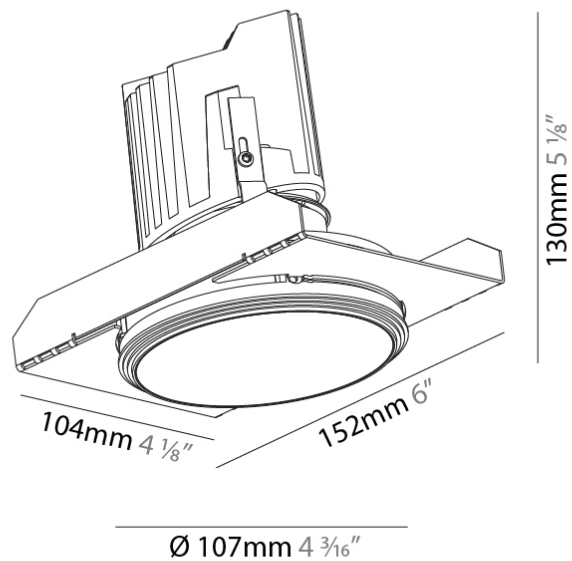

ELECTRICAL

Lamp Type: LED (Zhaga Standard)
Input Wattage (W): 13
Total Output Wattage (W): 11.8
Dimming: Tri-Mode (Non-Dimming and Phase Dimming (120Vac only) and 0-10V Dimming)
Driver Included: No
Driver Location: Recessed Housing
Driver Type: Constant Current - Universal
Driver Class: Class 2
Housing: See components
Input Voltage (V): 120 - 277
Constant Current (MA): 350

LED

Number of LEDs: 1
Color Temperature (°K): 2700 / 3000 / 3500 / 4000
Max. Delivered Lumen (lm): 876 / 909 / 955 / 974
Nominal Lumen (lm): 1304 / 1352 / 1421 / 1450
CRI: >90 CRI
Efficiency (%): 87.9 / 88.4 / 87.9
Lamp Life (hrs): 50000
Upon Request: RGB-W Tunable White Special Color Temperature Special LED

OPTICAL

Reflector°: 18 / 42 / 60
Optic°: Lens Pack - No Lens / Linear Spread Lens / Honeycomb / Spread Lens
Upon Request: Special Beam Angles

RATINGS AND CERTIFICATIONS

382, F 416-247-9319, www.zaneen.com

Created by Interchange for North American Standards at the end of the existing Model #. For assistance on 'custom' specifications, contact zteam@zaneen.com. In a constant effort to supply the best product, we reserve the right to change specifications or materials without notice. The most recent specification sheets are found at zaneen.com

IP rating: IP20