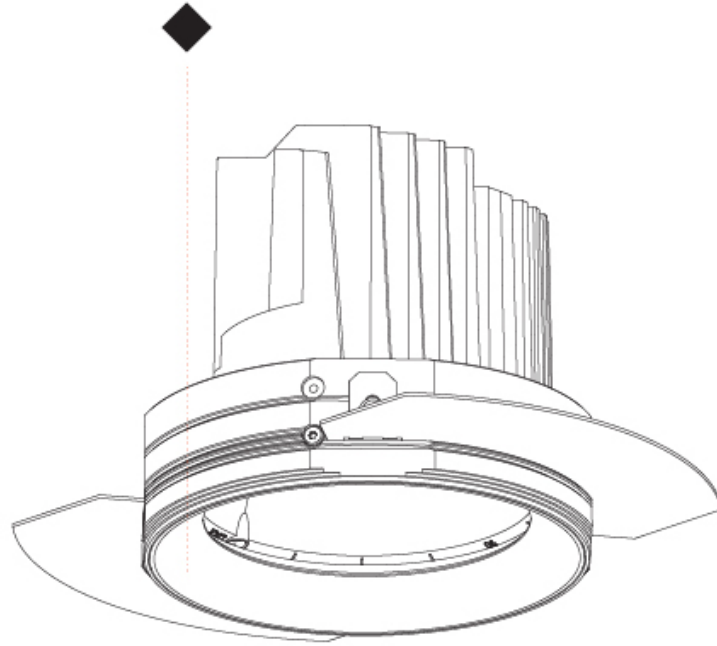

BIONIQ ROUND SEMI ADJUSTABLE TRIMLESS

A35209-

PROJECT

TYPE

SPECIFIER

QUANTITY

DATE