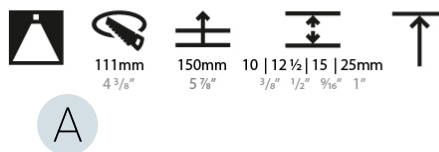

ELECTRICAL

Lamp Type: LED (Zhaga Standard)
Input Wattage (W): 13
Total Output Wattage (W): 11.8
Dimming: Tri-Mode (Non-Dimming and Phase Dimming (120Vac only) and 0-10V Dimming)
Driver Included: No
Driver Location: Recessed Housing
Driver Type: Constant Current - Universal
Driver Class: Class 2
Housing: See components
Input Voltage (V): 120 - 277
Constant Current (MA): 350

LED

Number of LEDs: 1
Color Temperature (°K): 2700 / 3000 / 3500 / 4000
Max. Delivered Lumen (lm): 876 / 909 / 955 / 974
Nominal Lumen (lm): 1304 / 1352 / 1421 / 1450
CRI: >90 CRI
Efficiency (%): 87.9 / 88.4 / 87.9
Lamp Life (hrs): 50000
Upon Request: RGB-W Tunable White Special Color Temperature Special LED

OPTICAL

Reflector°: 18 / 42 / 60
Optic°: Lens Pack - No Lens / Linear Spread Lens / Honeycomb / Spread Lens
Upon Request: Special Beam Angles

RATINGS AND CERTIFICATIONS

382, F 416-247-9319, www.zaneen.com

Created by Interchange for North American Standards at the end of the existing Model #. For assistance on 'custom' specifications, contact zteam@zaneen.com. In a constant effort to supply the best product, we reserve the right to change specifications or materials without notice. The most recent specification sheets are found at zaneen.com

IP rating: IP20