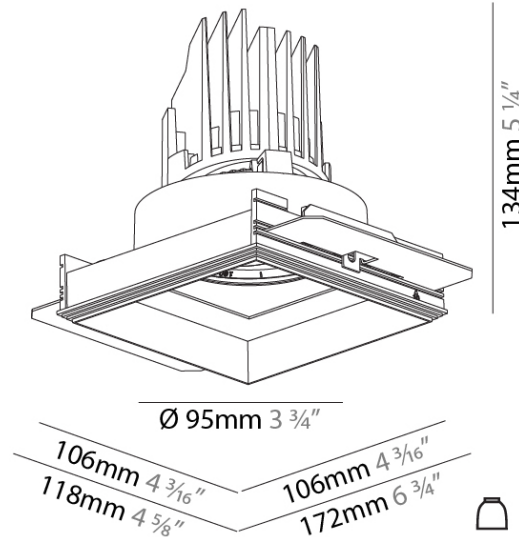

ELECTRICAL

Lamp Type: LED (Zhaga Standard)
Input Wattage (W): 15.5
Total Output Wattage (W): 14.5
Dimming: Tri-Mode (Non-Dimming and Phase Dimming (120Vac only) and 0-10V Dimming)
Driver Included: No
Driver Location: Recessed Housing
Driver Type: Constant Current - Universal
Driver Class: Class 2
Housing: See components
Input Voltage (V): 120 - 277
Constant Current (MA): 500

LED

Number of LEDs: 1
[Color Temperature (°K): 2700 / 3000 / 3500 / 4000](#)
Max. Delivered Lumen (lm): 940 / 980 / 1029 / 1050
Nominal Lumen (lm): 1386 / 1438 / 1511 / 1542
CRI: >90 CRI
Efficiency (%): 87.9 / 88.4 / 87.9
Lamp Life (hrs): 50000
Upon Request: RGB-W Tunable White Special Color Temperature
Special LED

OPTICAL

[Reflector°: 20 / 40 / 60](#)
Adjustability: Rotational 355°; Tilt 30°
Upon Request: Special Beam Angles

RATINGS AND CERTIFICATIONS

7990 Zaneen Inc. © 2024, T 909-880-3382, F 416-247-9319, www.zaneen.com

Available for international specifications by adding "INT" at the end of the existing Model #. For assistance on 'custom' specifications, contact zteam@zaneen.com.
Certified By: Certified for North American Standards
In a constant effort to supply the best product, we reserve the right to change specifications or materials without notice. The most recent specification sheets are found at zaneen.com
IP rating: IP20